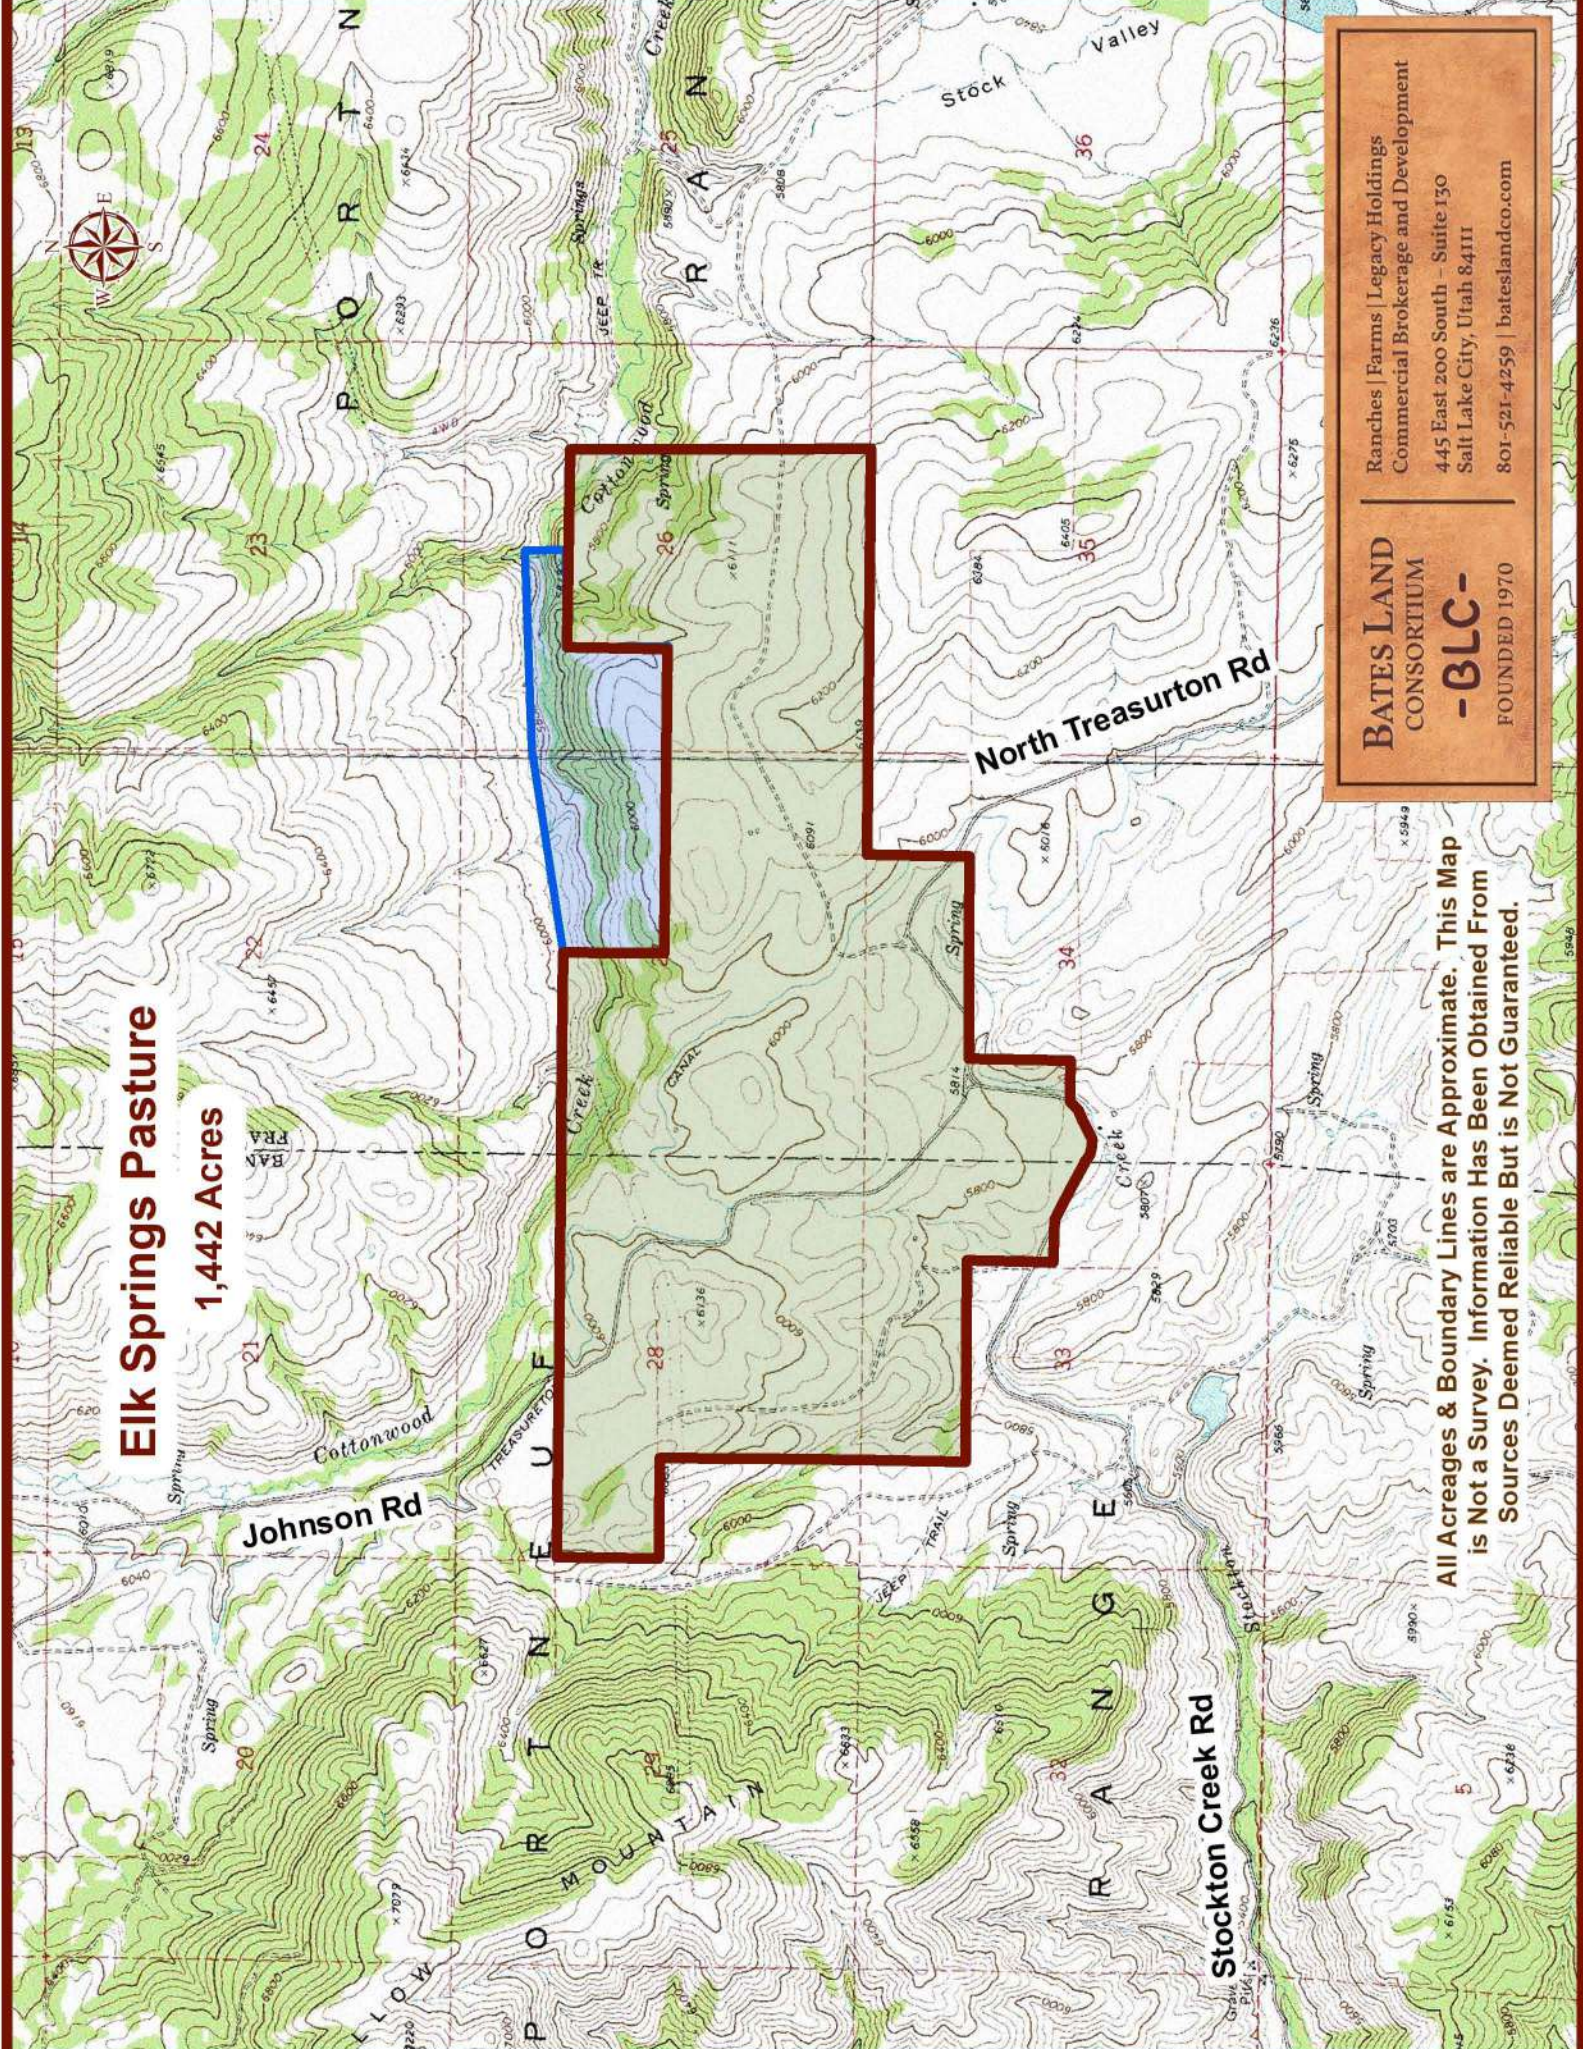

Elk Springs Pasture

1,442 Acres

BAN
PRA

**BATES LAND
CONSORTIUM**
-BLC-
FOUNDED 1970

Ranches | Farms | Legacy Holdings
Commercial Brokerage and Development
445 East 200 South - Suite 130
Salt Lake City, Utah 84111
801-521-4259 | bateslandco.com

All Acreages & Boundary Lines are Approximate. This Map is Not a Survey. Information Has Been Obtained From Sources Deemed Reliable But is Not Guaranteed.