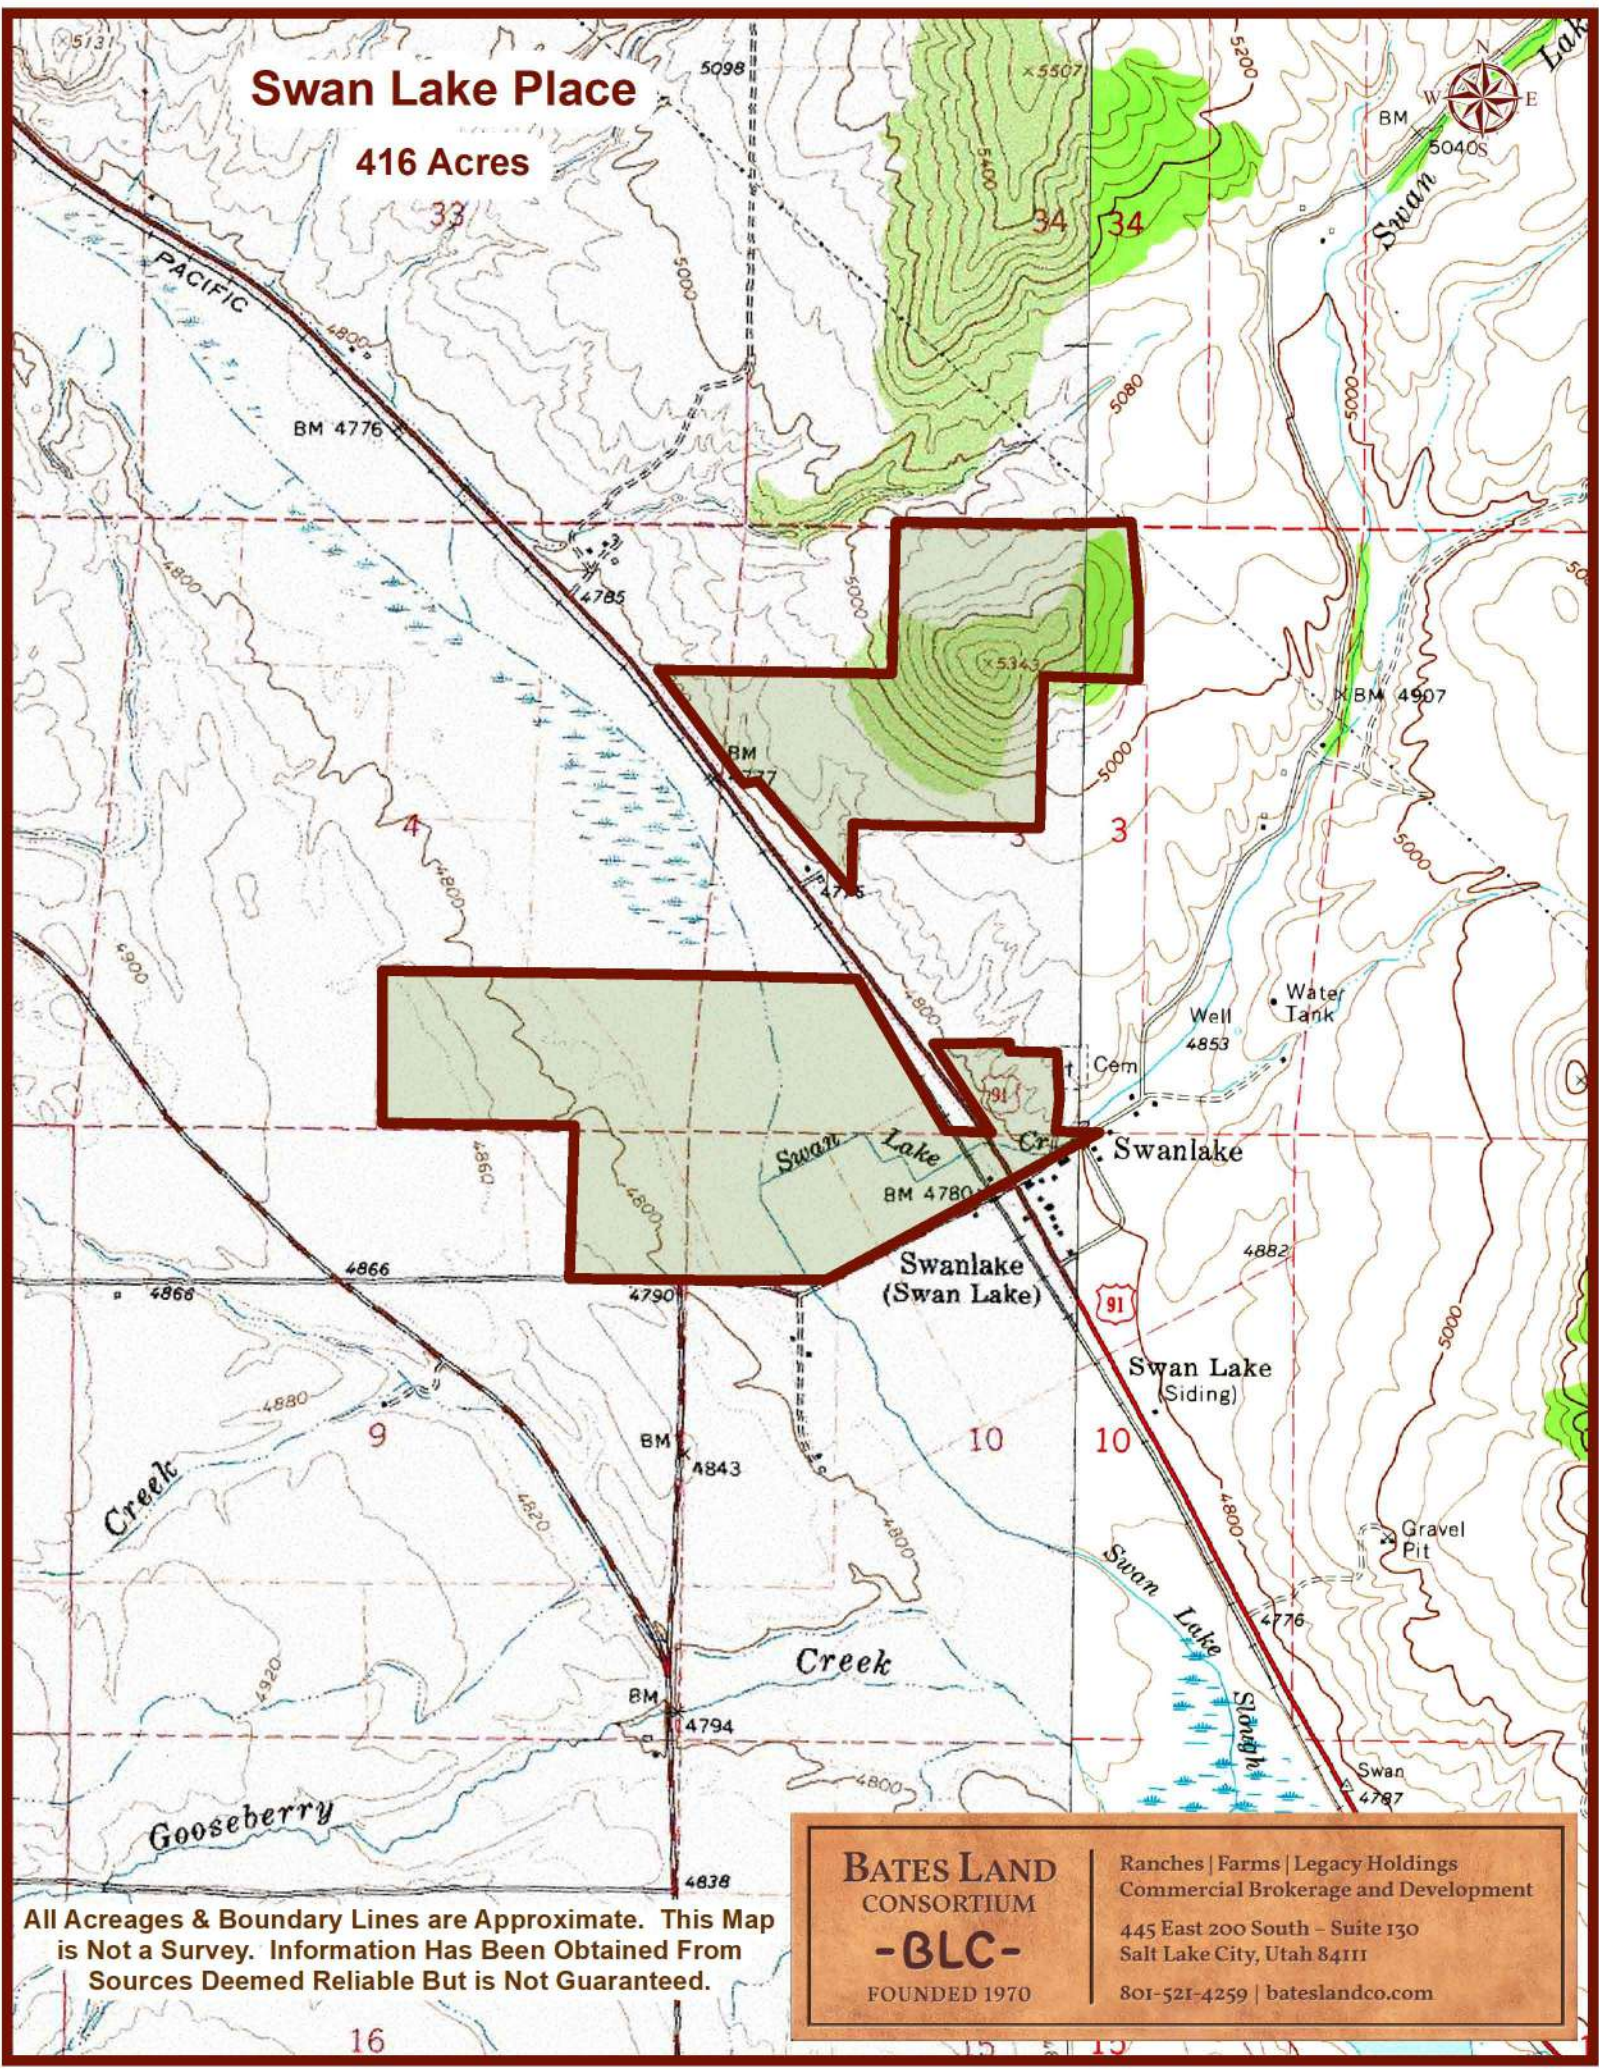

Swan Lake Place

416 Acres

All Acreages & Boundary Lines are Approximate. This Map is Not a Survey. Information Has Been Obtained From Sources Deemed Reliable But is Not Guaranteed.

**BATES LAND
CONSORTIUM**