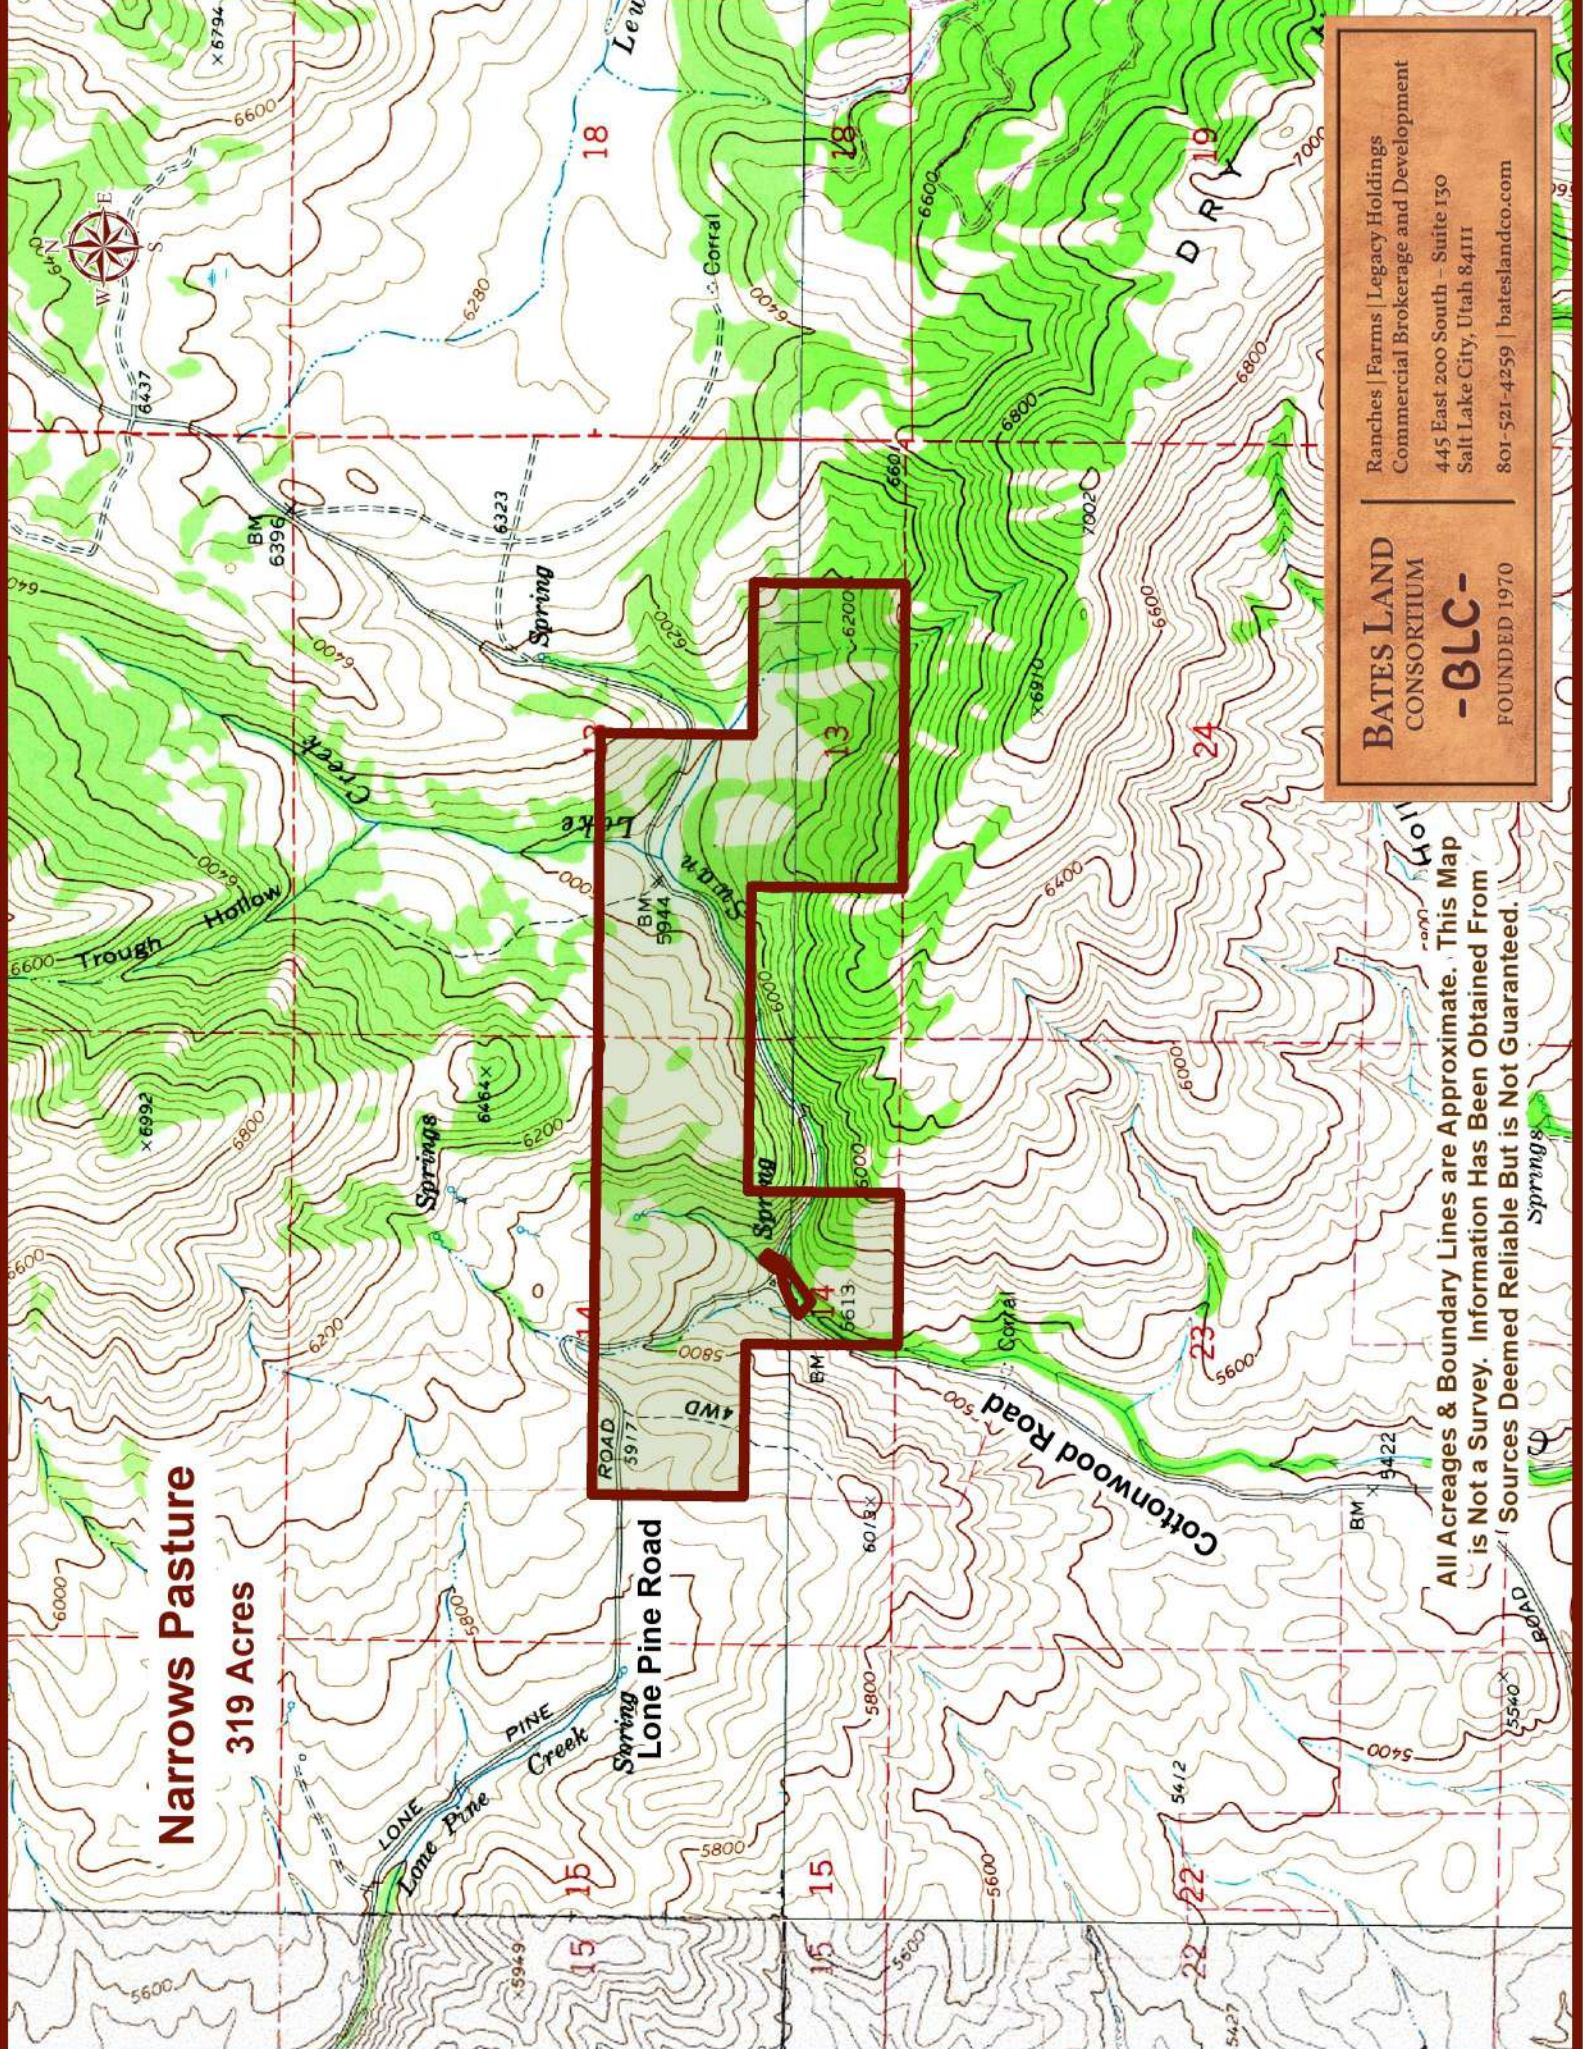

Narrows Pasture

319 Acres

BATES LAND CONSORTIUM
-BLC-
FOUNDED 1970

Ranches | Farms | Legacy Holdings
Commercial Brokerage and Development
445 East 200 South - Suite 130
Salt Lake City, Utah 84111
801-521-4259 | bateslandco.com

All Acreages & Boundary Lines are Approximate. This Map is Not a Survey. Information Has Been Obtained From Sources Deemed Reliable But is Not Guaranteed.