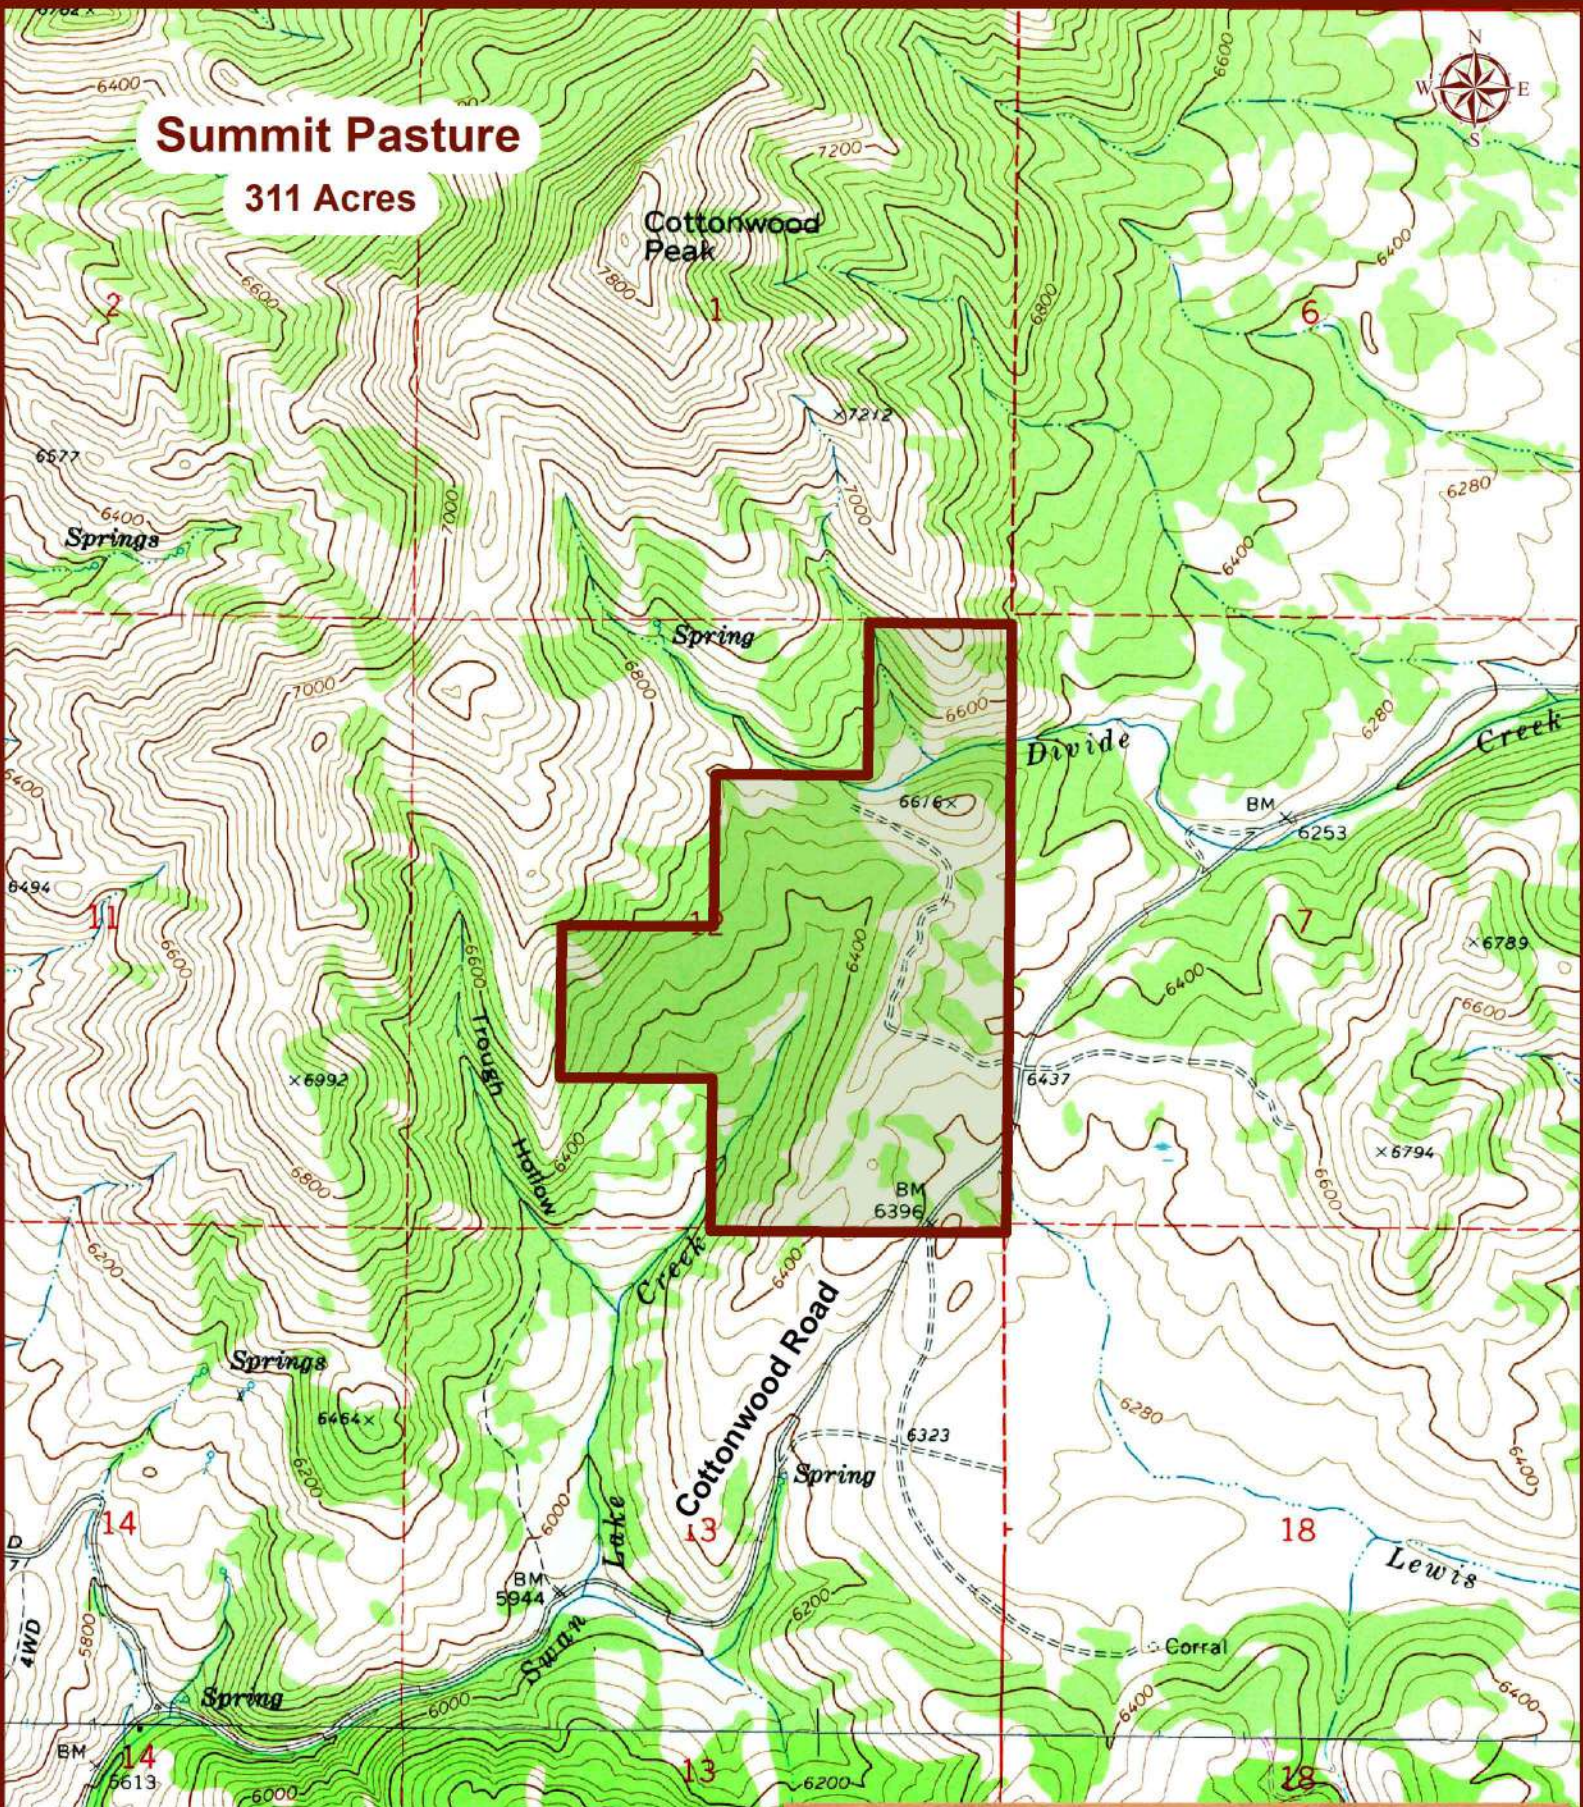

Summit Pasture

311 Acres

All Acreages & Boundary Lines are Approximate. This Map is Not a Survey. Information Has Been Obtained From Sources Deemed Reliable But is Not Guaranteed.

**BATES LAND
CONSORTIUM**
-BLC-
FOUNDED 1970